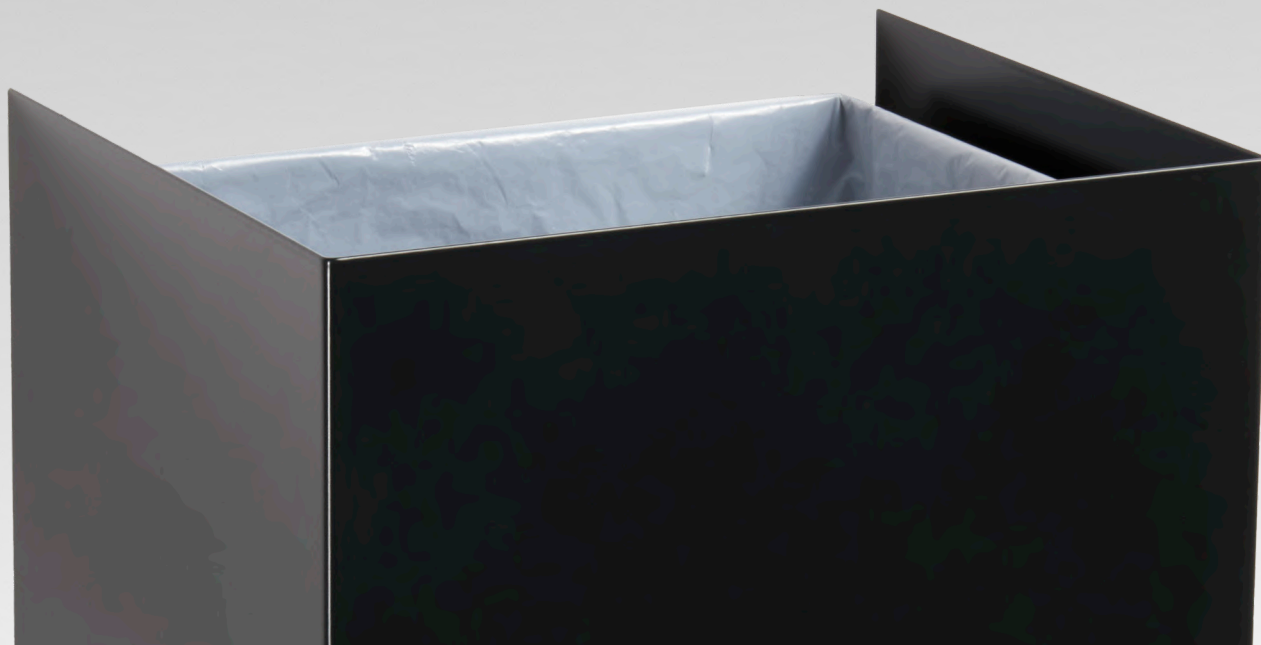

SLITS

DESIGN JAN SVEDHOLM

art.nr 410.600.013

H 560 × W 262 × D 214 mm

Paper Bin made of powder coated steel.
All colours are available upon request.
Adapted for bin liners 50 liters.

Svedholm