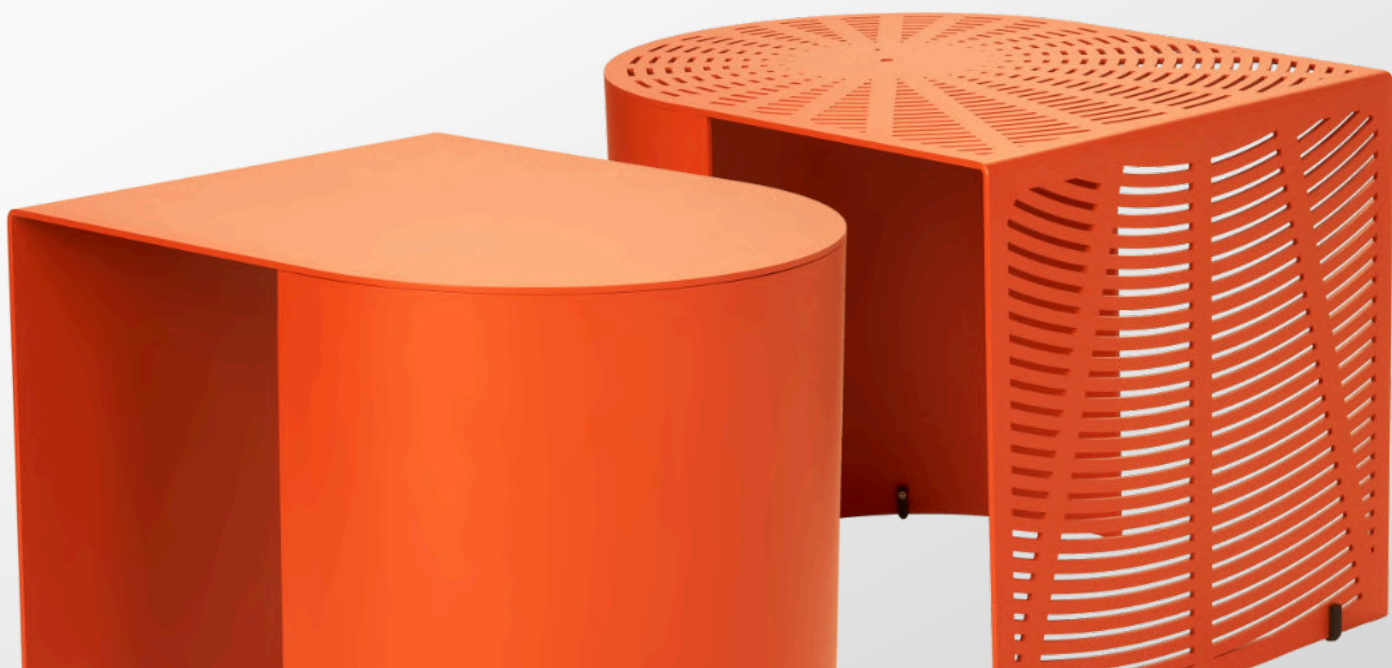

CURVE

DESIGN KONCEPT™

Little solid – art nr. 311.600.000

450 × 360 mm, height 360 mm

Little sun – art nr. 311.600.001

450 × 360 mm, height 360 mm

Playful tables made of powder coated steel that can be combined in many ways. All colours are available upon request.

Svedholm