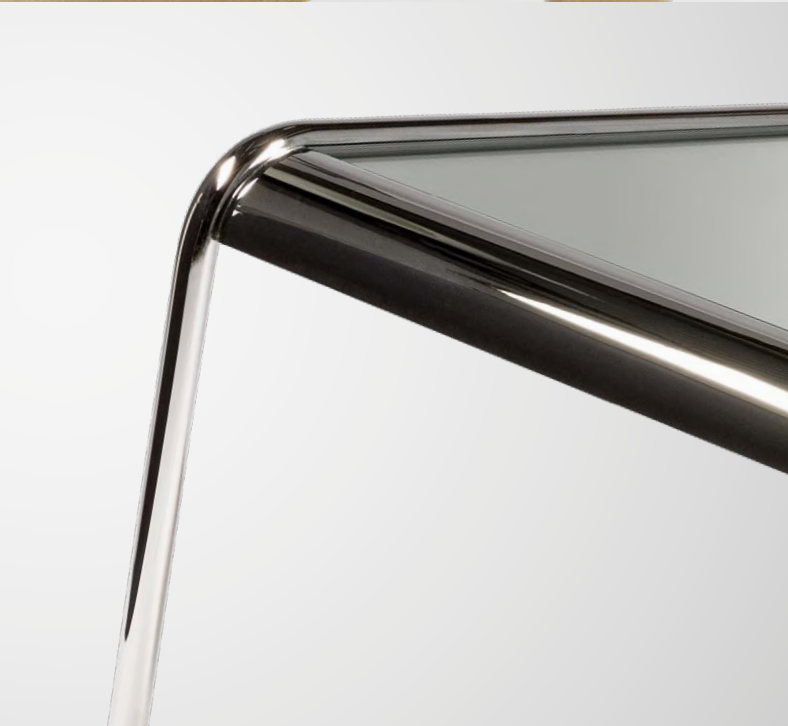

ARC

DESIGN JAN SVEDHOLM
Diameter 400 mm, height 500 mm

A side table of wire. Table top of tempered glass with ceramic paint alternatively marble. Table base of powder coated wire.

Svedholm

TABLE FOR HOTELS AND PUBLIC AREAS