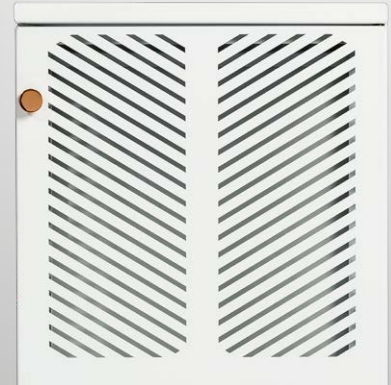

CABINET FOR HOTELS AND
PUBLIC AREAS