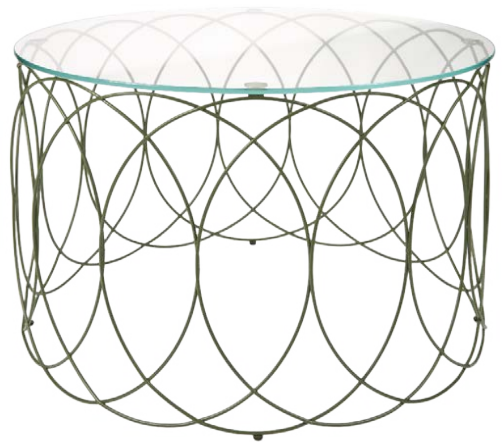

1000 × 450 mm, height 360 mm

Playful tables made of powder coated steel that can be combined in many ways. All colours are available upon request.

Svedholm

CIRCLE

DESIGN JAN SVEDHOLM
Diameter 750 mm, height 450 mm

A lounge table with table top of tempered glass.
Table base of powder coated wire.

Svedholm

CYLINDER

DESIGN JAN SVEDHOLM

Diameter 450 mm, height 600 mm

Diameter 675 mm, height 450 mm

Diameter 900 mm, height 300 mm