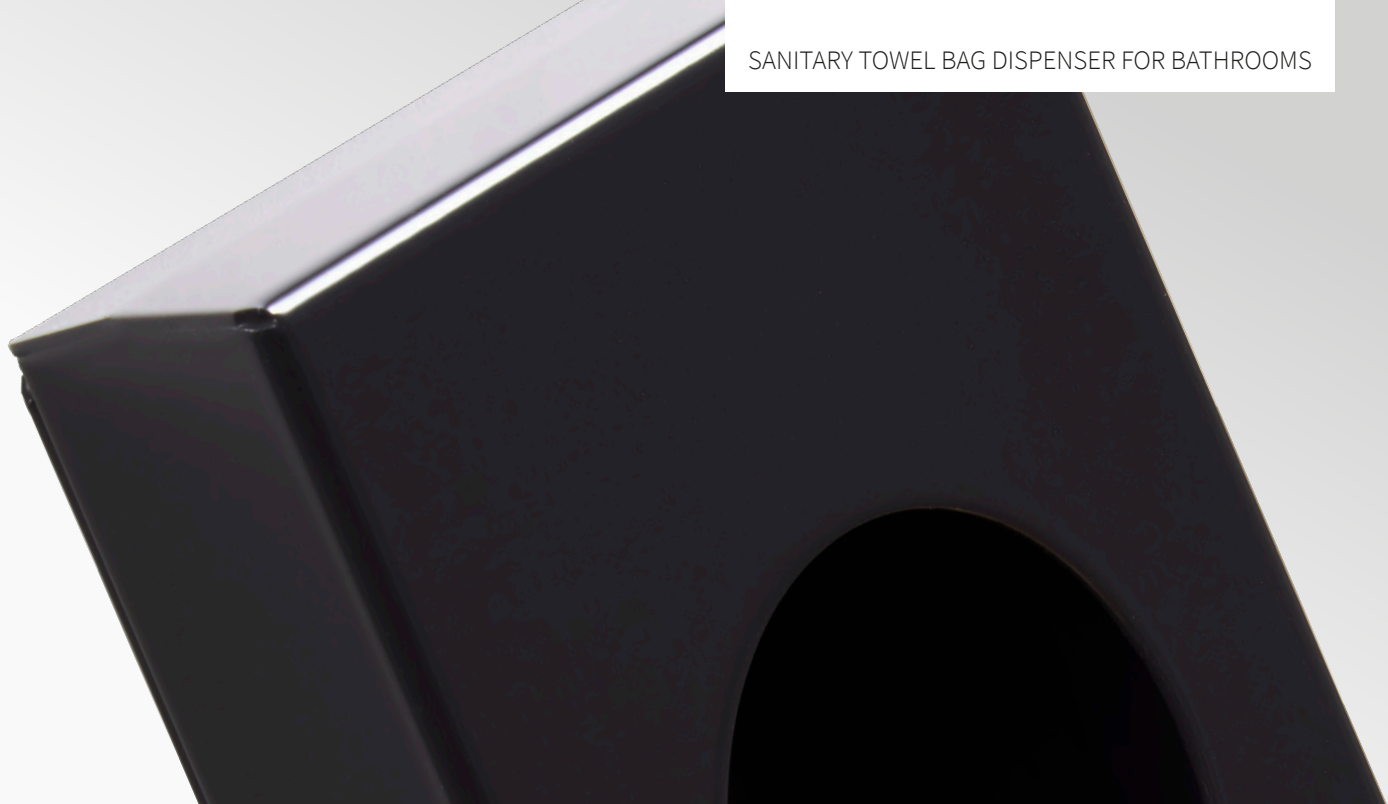

SLITS

DESIGN JAN SVEDHOLM

art nr. 410.600.040

H 134 × W 94 × D 26 mm

A sanitary towel bag dispenser made of powder coated steel. All colours are available upon request. Adapted for sanitary towel bags B5 or equivalent.

Svedholm