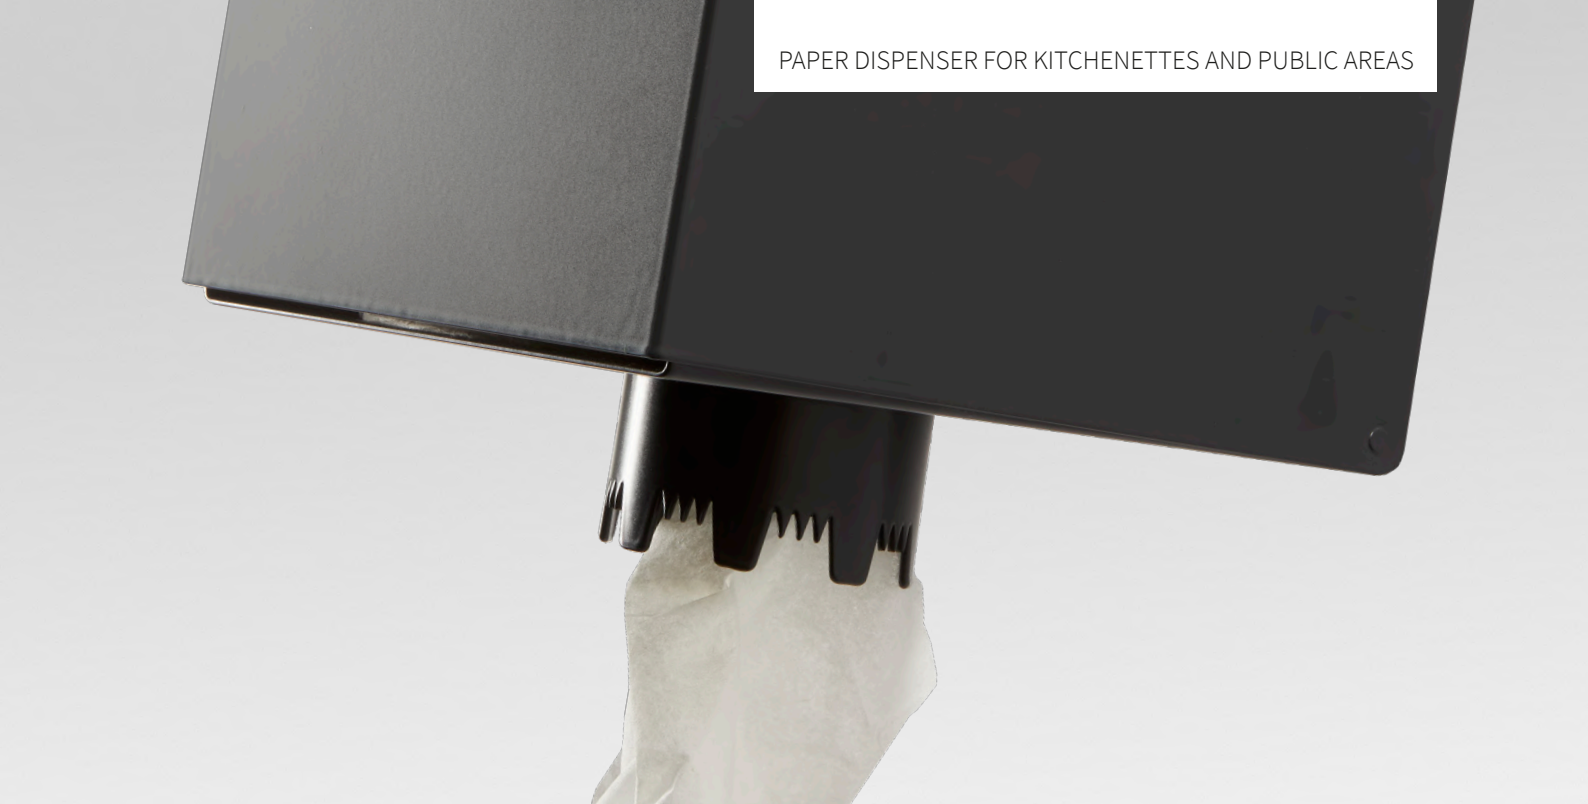

PAPER DISPENSER FOR KITCHENETTES AND PUBLIC AREAS