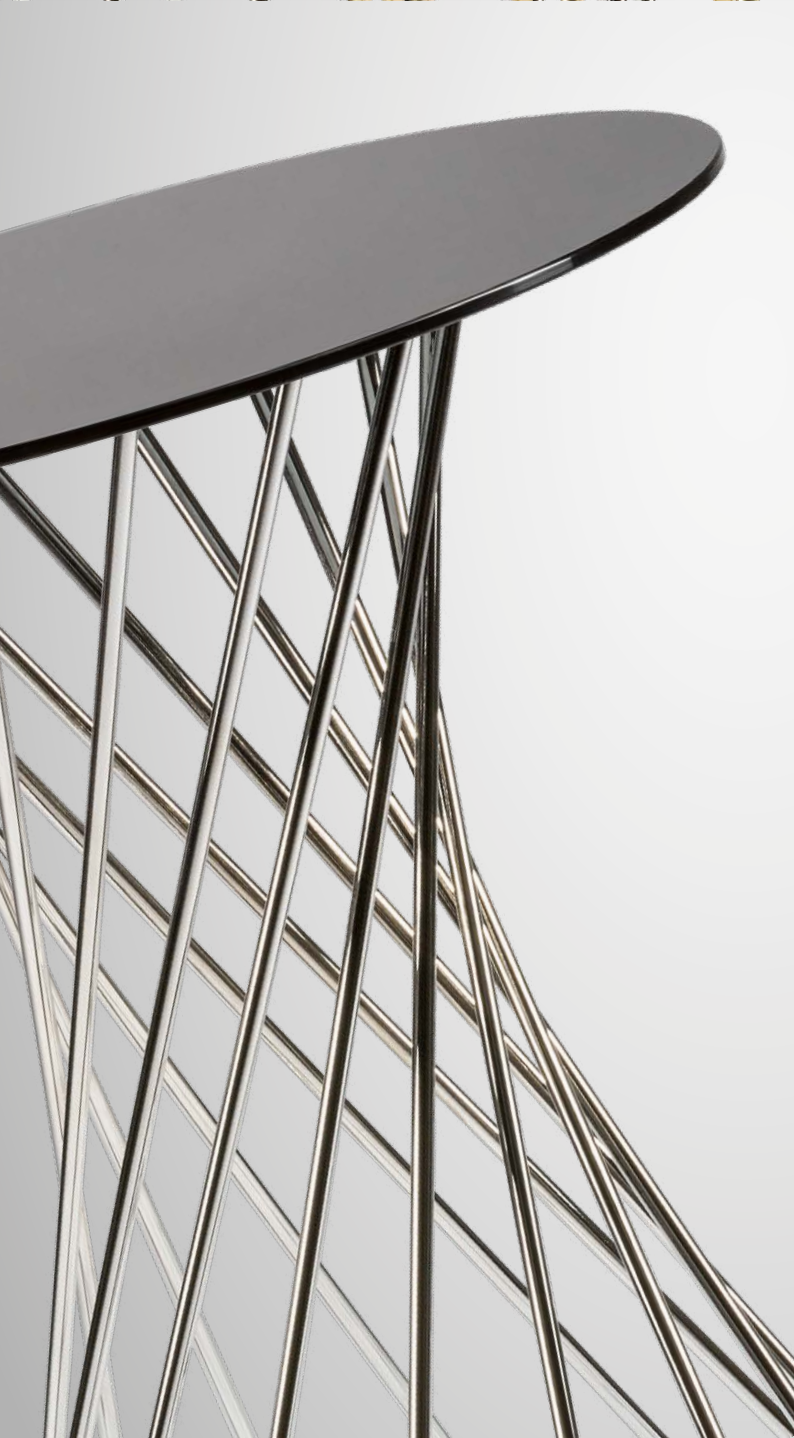

SIDE TABLE FOR HOTELS AND PUBLIC AREAS