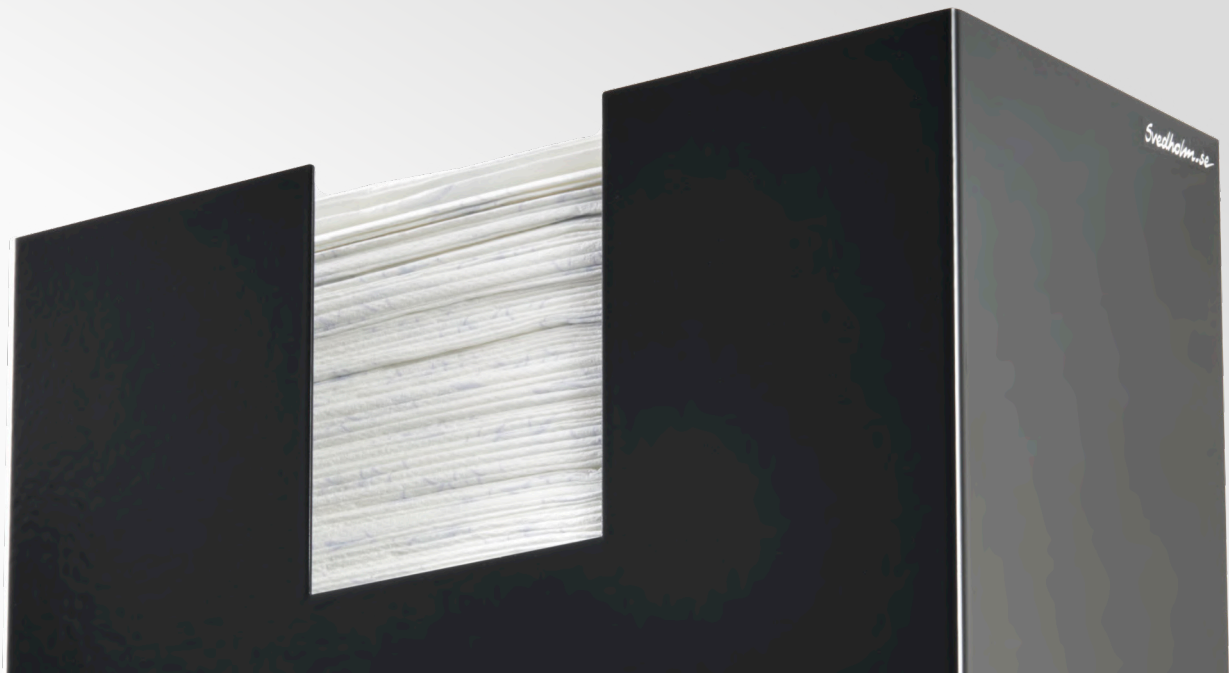

SLITS

DESIGN JAN SVEDHOLM

art nr. 410.600.001

H 160 × W 262 × D 105 mm

Paper Dispenser made of powder coated steel. All colours are available upon request. Adapted for paper towels 240 x 95 mm. Tork Soft C-fold H3 or equivalent.

Svedholm