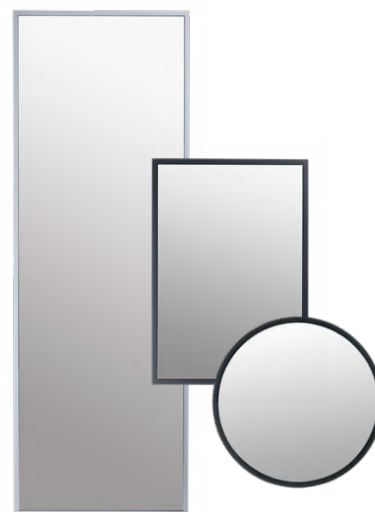

+46(0)10-190 20 80 · INFO@SVEDHOLM.SE · WWW.SVEDHOLM.SE

PAGE

DESIGN MARKUS JOHANSSON

Large mirror 1600 x 550 x 30 mm

Small mirror 650 x 450 x 30 mm

Round mirror diameter 500 x 30 mm

A mirror with powder coated steel frame.