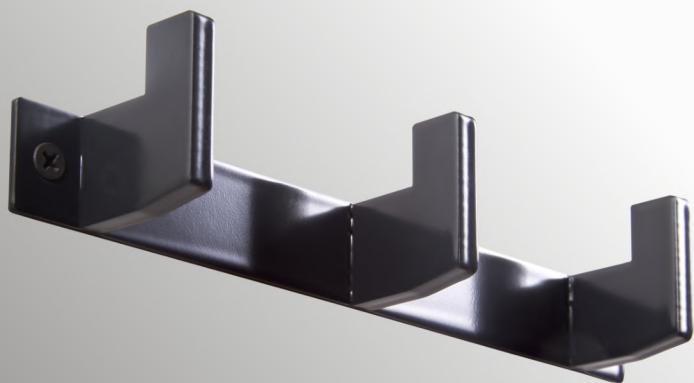

H 164 × W 43 × D 81 mm

Toilet paper holder made of powder coated steel.
All colours are available upon request.

Left

art nr. 410.600.054

Right

art nr. 410.600.053

Svedholm

SLITS