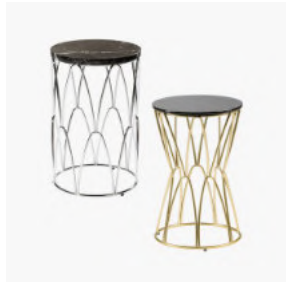

Trio

S 110 × 223 × 90 mm

M 229 × 229 × 60 mm

L 350 × 235 × 30 mm

A tray and a nest of trays of powder coated steel.

Svedholm

Tables

SIDE TABLE FOR HOTELS AND PUBLIC AREAS