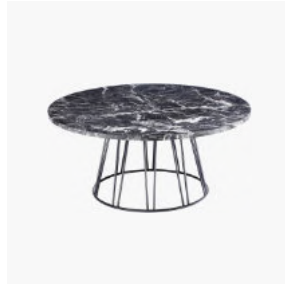

Trio

S 110 × 223 × 90 mm

M 229 × 229 × 60 mm

L 350 × 235 × 30 mm

A tray and a nest of trays of powder coated steel.

Svedholm

Tables

SIDE TABLE FOR HOTELS AND PUBLIC AREAS