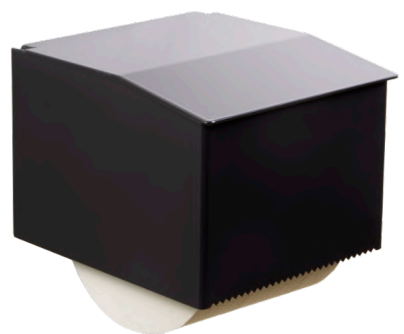

+46(0)10-190 20 80 · INFO@SVEDHOLM.SE · WWW.SVEDHOLM.SE

PAPER DISPENSER FOR BATHROOMS

SLITS

DESIGN JAN SVEDHOLM

art nr. 410.600.000

317 × 262 × 102 mm

A paper dispenser made of powder coated steel. All colours are available upon request. Adapted for paper towels 220 x 90 mm Tork Soft H2 or equivalent.

Svedholm

SLITS

DESIGN JAN SVEDHOLM

art nr. 410.600.010

418 × 262 × 163 mm

A paper bin made of powder coated steel.
All colours are available upon request.
Adapted for bin liners 510 x 570 mm 30 liters.

Svedholm

Svedholm

SANITARY BIN FOR BATHROOMS

SLITS

DESIGN JAN SVEDHOLM

art nr. 410.600.041

H 225 × W 156 × D 150 mm

A sanitary bin made of powder coated steel. All colours are available upon request. Adapted for sanitary bin liners 370 × 380 mm 10 liters.

Svedholm

+46(0)10-190 20 80 · INFO@SVEDHOLM.SE · WWW.SVEDHOLM.SE

TOILET PAPER HOLDER FOR BATHROOMS

SLITS

DESIGN JAN SVEDHOLM

art nr. 410.600.050

H 90 × W 135 × D 145 mm

A toilet paper holder made of powder coated steel.
All colours are available upon request.