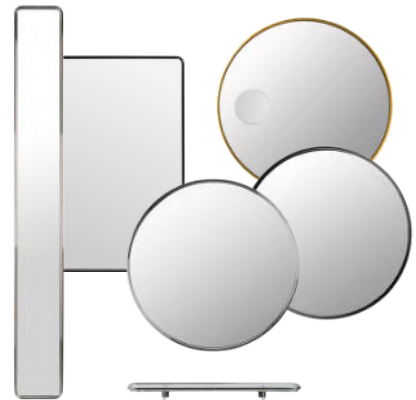

BORDERLINE

DESIGN JAN SVEDHOLM

Mirror

Ø 700 x 14 mm

600 x 900 x 14 mm, 1600 x 200 x 14 mm

Shelf 700 x 120 x 60 mm

A mirror with frame in chromium plated alternatively powder coated wire. Also available with an inset magnifying mirror. Shelf: etched tempered glass.