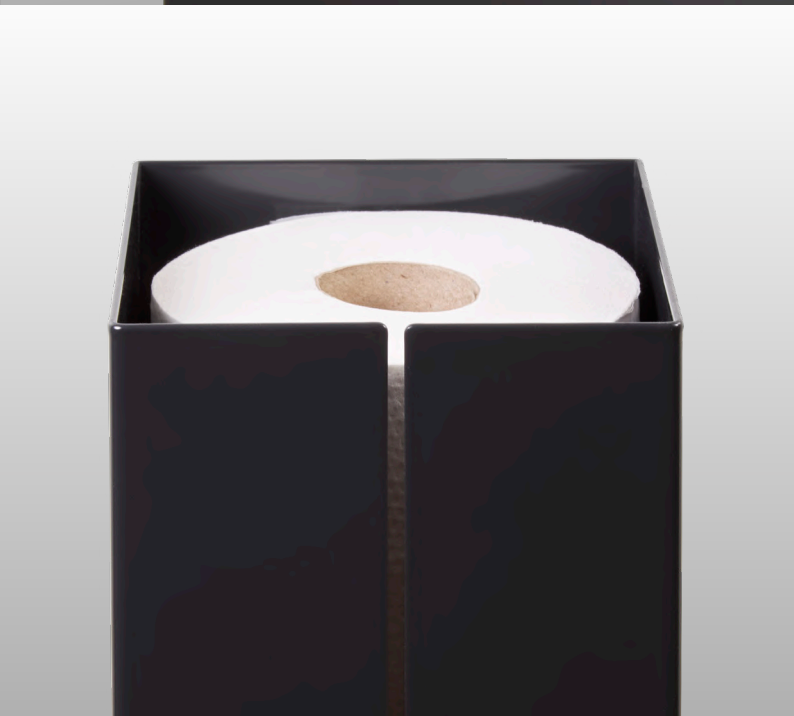

SLITS

DESIGN JAN SVEDHOLM

art nr. 410.600.051

H 130 × W 130 × D 130 mm

A spare toilet paper holder made of powder coated steel.
All colours are available upon request.

Svedholm