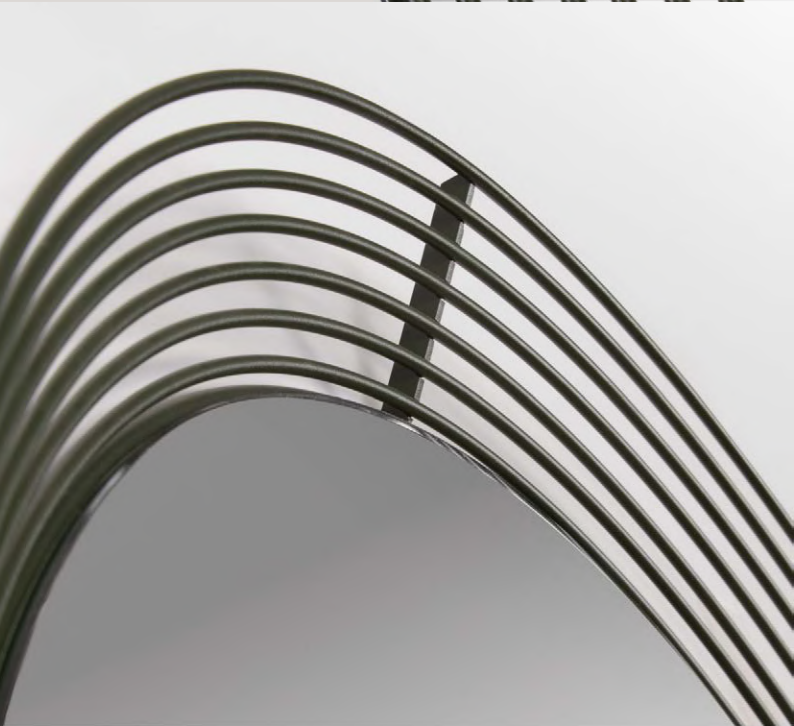

Open

Closed

Svedholm

MIRROR FOR BATHROOMS AND PUBLIC AREAS

ORBIT

DESIGN JAN SVEDHOLM
Diameter 750 × 48 mm

A mirror with frame in powder coated wire.

Svedholm