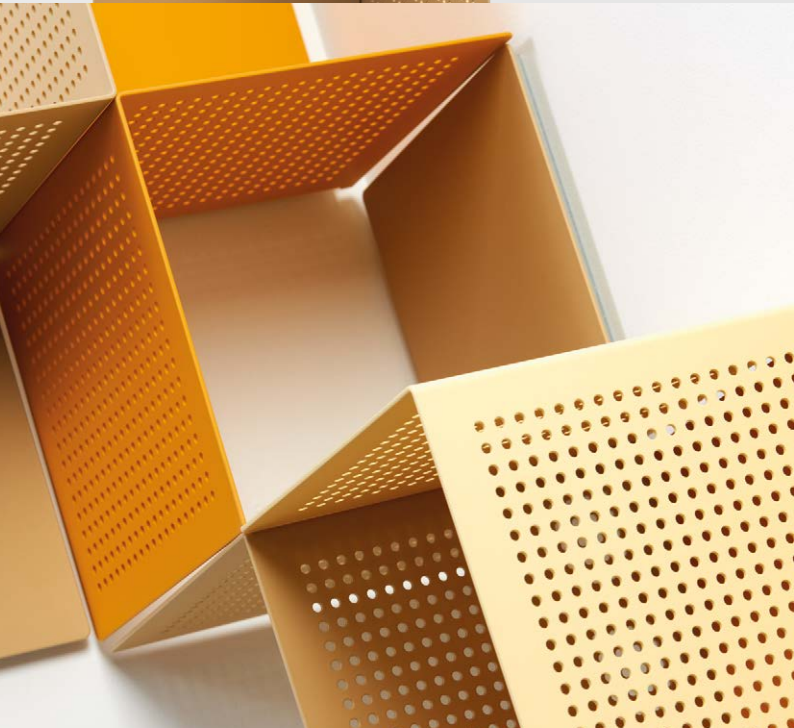

W 500 × H 265 mm

Module-based shelf system with chrome plated wire frame and shelf in veneered oak or lacquered MDF.
Bookend made of electro polished wire.

Svedholm

A FLEXIBLE SHELF SYSTEM FOR HOTELS AND PUBLIC AREAS