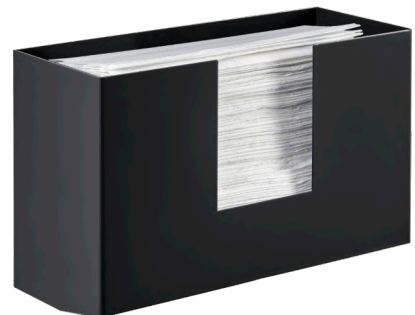

Svedholm

PAPER DISPENSER FOR KITCHENETTES AND PUBLIC AREAS

SLITS

DESIGN JAN SVEDHOLM

art.nr 410.600.002

H 320 × W 150 × D 150 mm

A lockable paper dispenser made of powder coated steel. All colours are available upon request. Adapted for wiping paper centerfeed 215 × 140 × 140 mm. Tork M1 or equivalent.