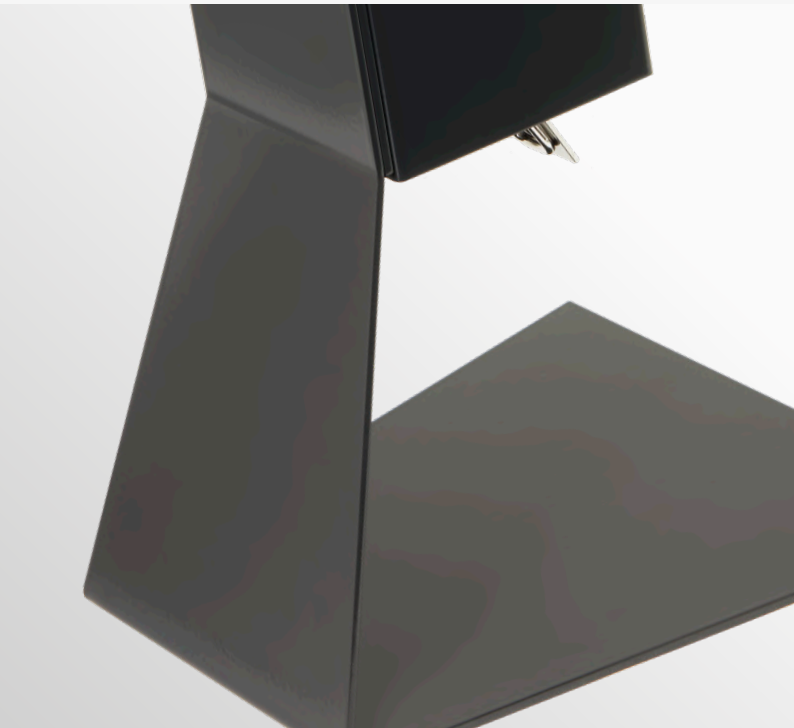

Svedholm

SLITS

DESIGN JAN SVEDHOLM

Floor stand – art nr. 410.600.070

H 1480 × W 410 × D 410 mm

Sign board – art nr. 410.600.071

H 1780 including sign board

Floor stand made of powder coated steel. All colours are available upon request. Adapted for Slits alcogel/soap dispenser.

Svedholm

TABLE STAND FOR ALCOGEL DISPENSER FOR PUBLIC AREAS

SLITS

DESIGN JAN SVEDHOLM

art nr. 410.600.072

H 420 × B 258 × D 254 mm

Table stand made of powder coated steel. All colours are available upon request. Adapted for Slits alcogel/soap dispenser.