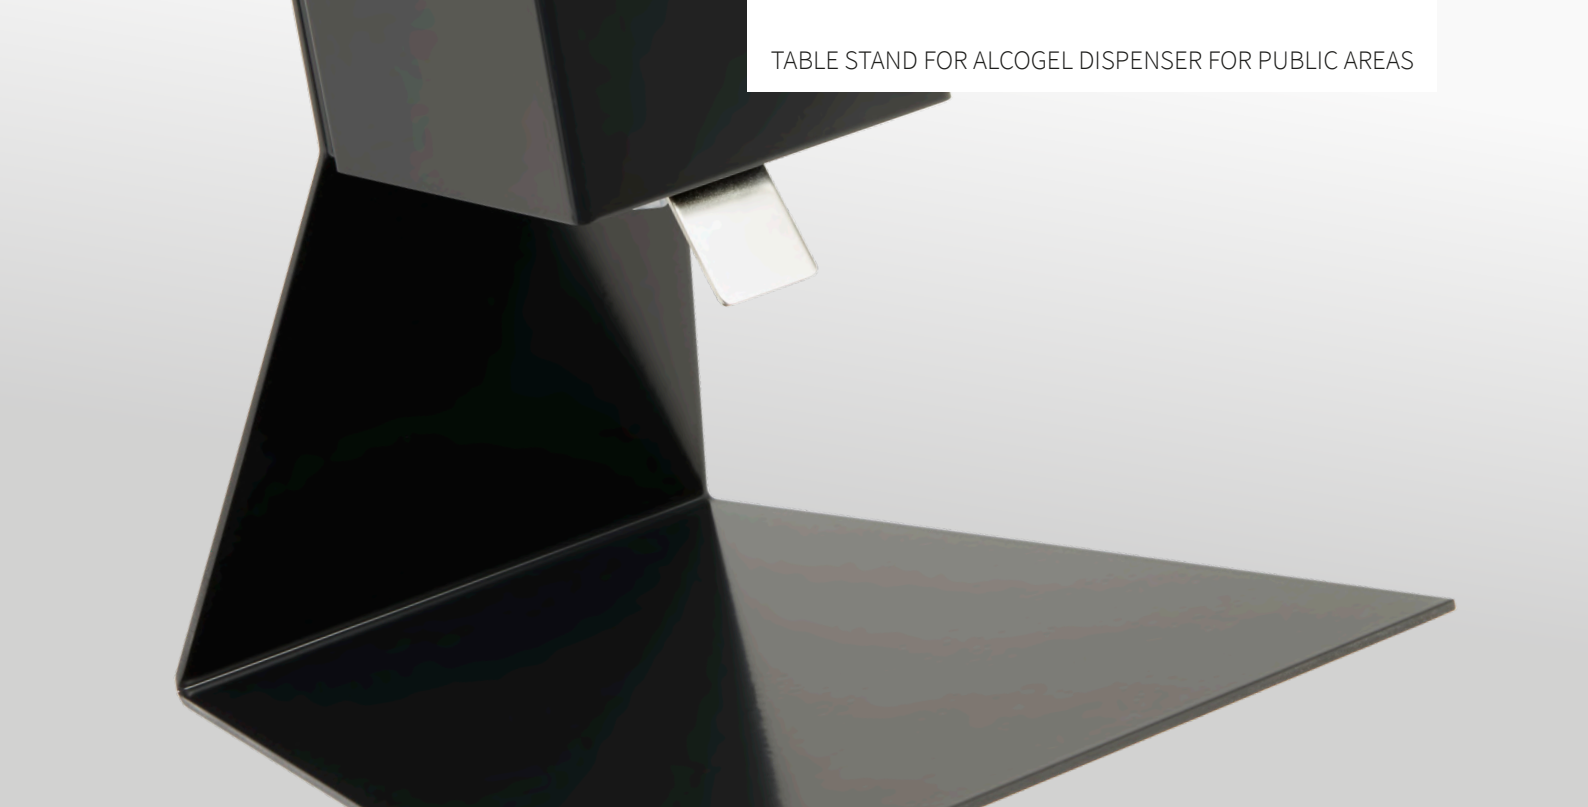

TABLE STAND FOR ALCOGEL DISPENSER FOR PUBLIC AREAS