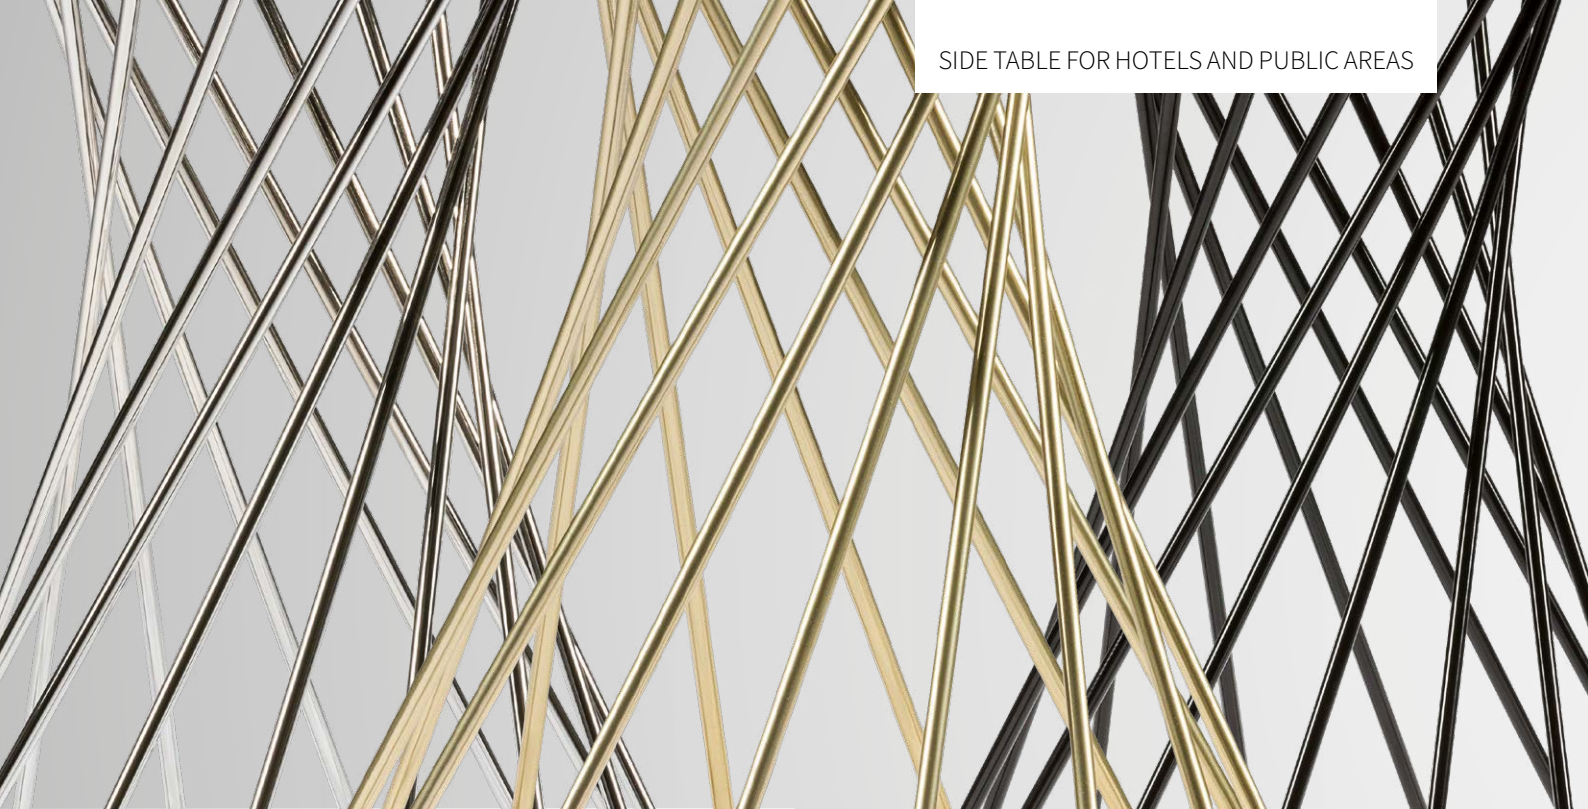

SIDE TABLE FOR HOTELS AND PUBLIC AREAS