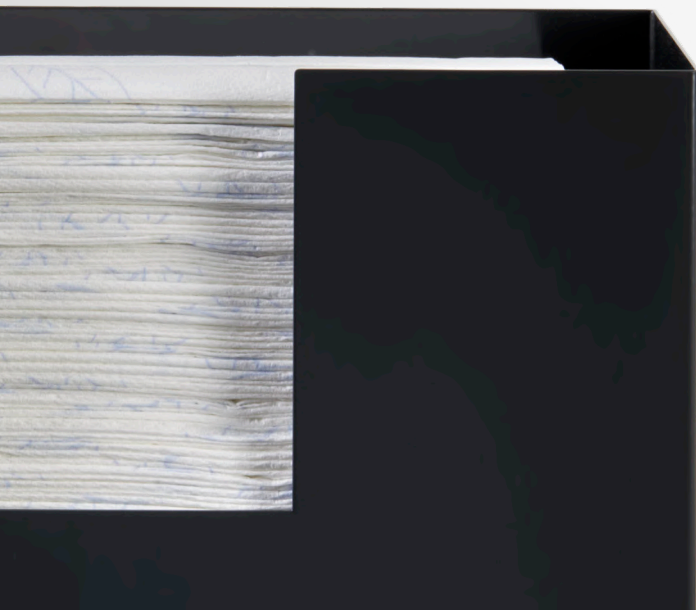

SLITS

DESIGN JAN SVEDHOLM

art nr. 410.600.001

H 160 × W 262 × D 105 mm

Paper Dispenser made of powder coated steel. All colours are available upon request. Adapted for paper towels 240 x 95 mm. Tork Soft C-fold H3 or equivalent.

Svedholm