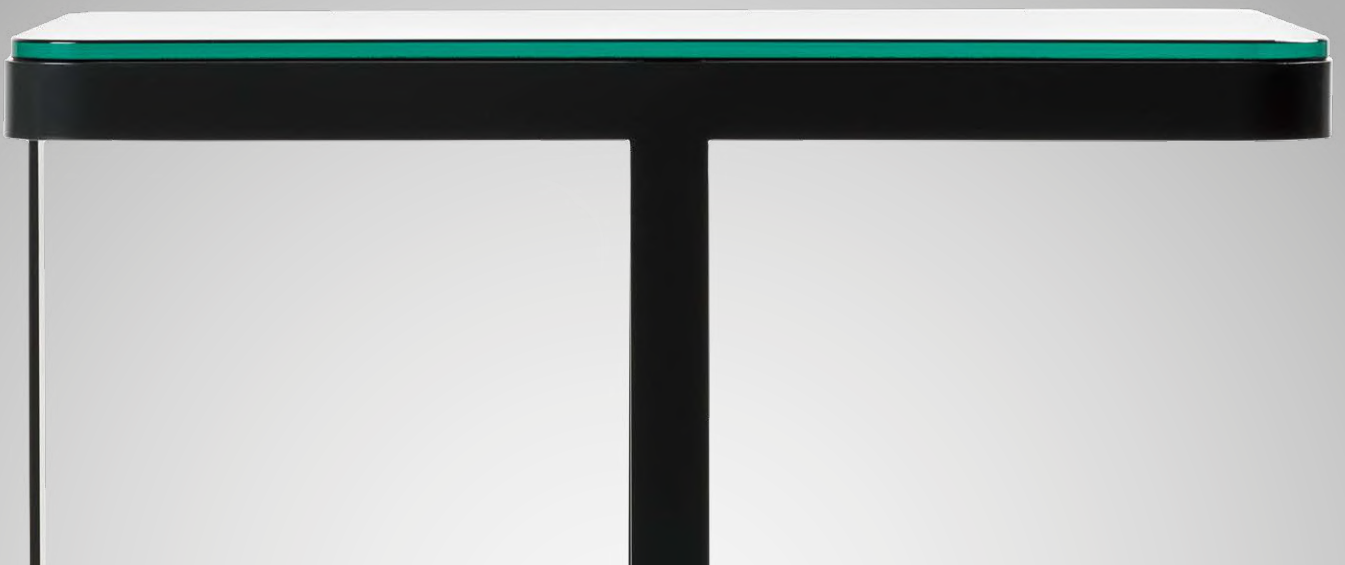

SIDE TABLE FOR HOTELS AND PUBLIC AREAS