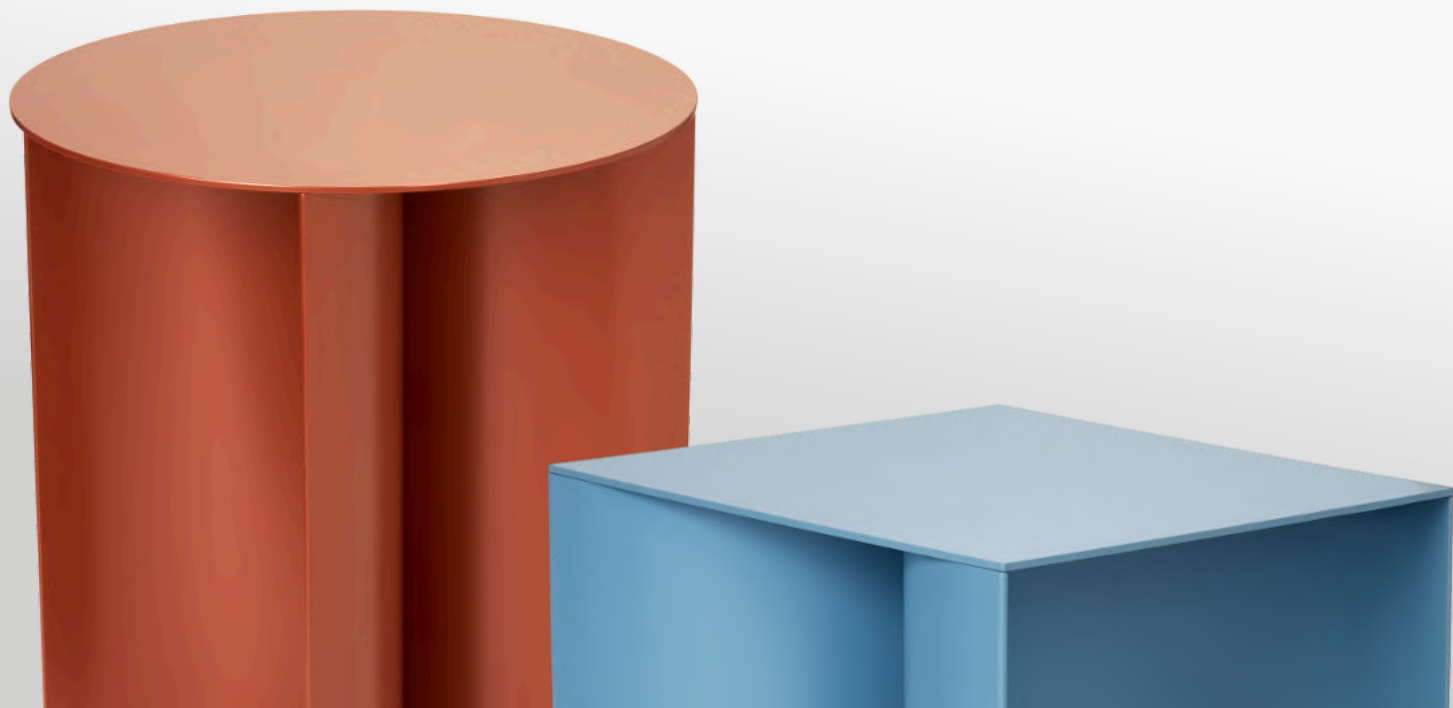

CURVE

DESIGN KONCEPT™

Circle – art nr. 311.600.010
diameter 400 mm, height 500 mm

Square – art nr. 311.600.020
360 × 360 mm, height 400 mm

Playful tables made of powder coated steel that can be combined in many ways. All colours are available upon request.

Svedholm