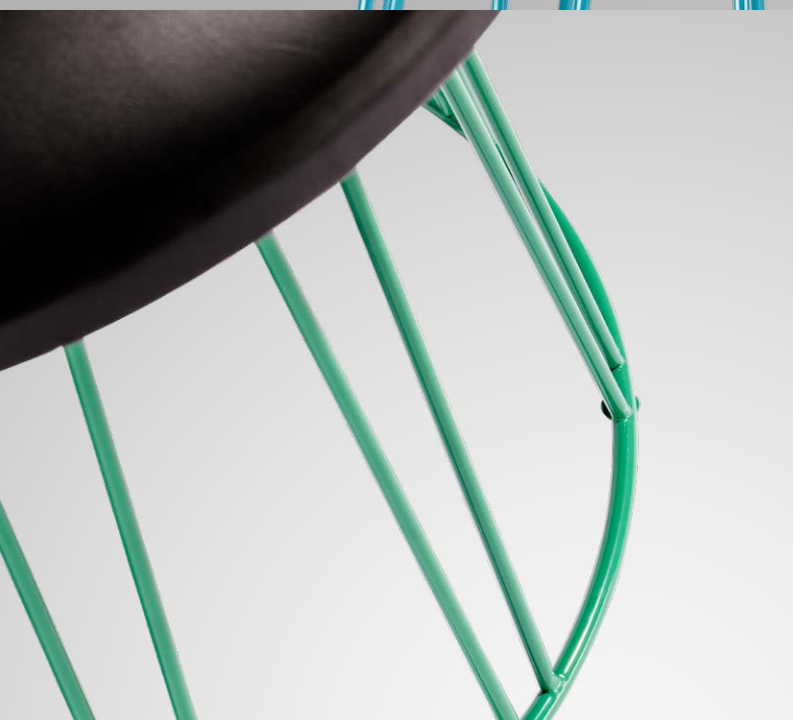

DIX

DESIGN JAN SVEDHOLM
Diameter 450 mm, height 400 mm

A stool with seat in tanned leather.
Base of powder coated wire.

Svedholm