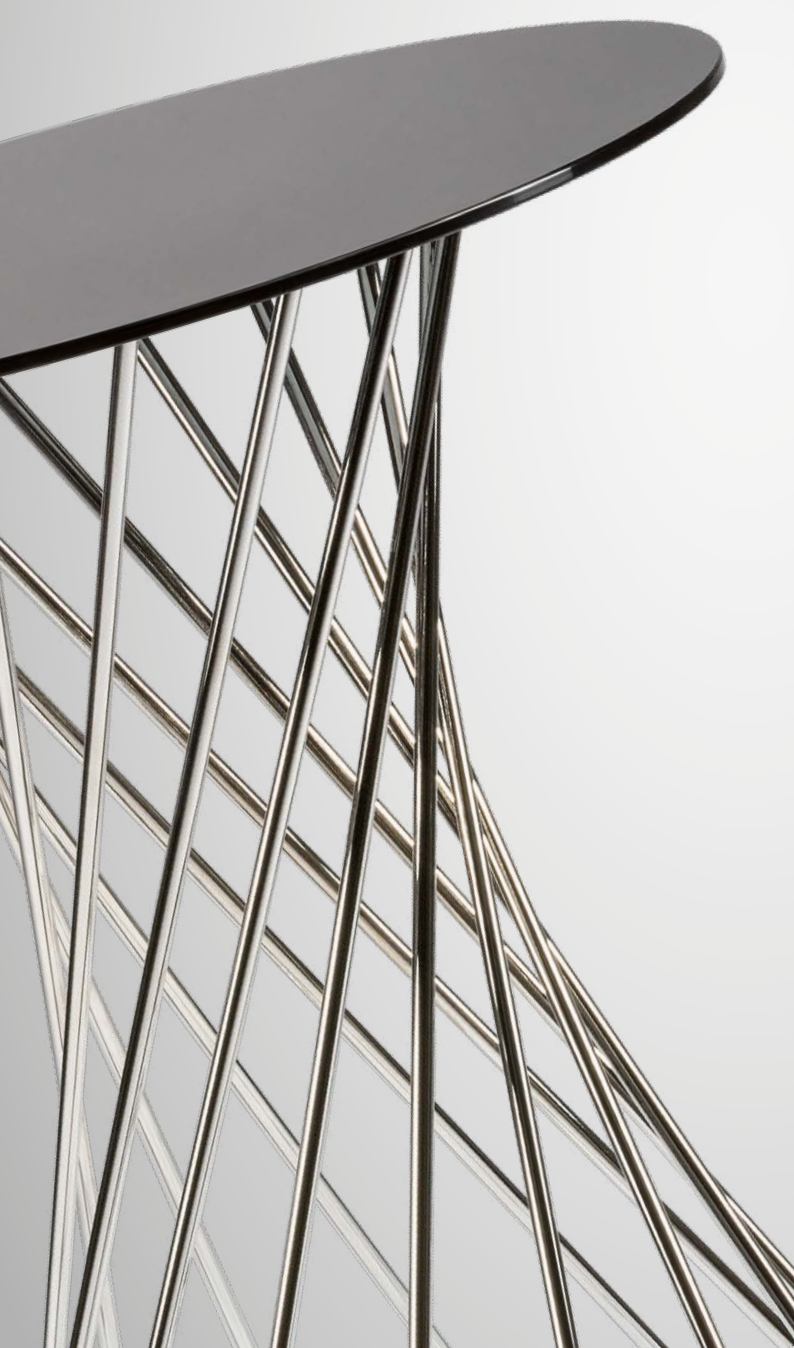

SIDE TABLE FOR HOTELS AND PUBLIC AREAS

TWIST

DESIGN JAN SVEDHOLM

Diameter 450 mm, height 550 mm

A side table of wire. Table top of tempered glass with ceramic paint. Table base of chromium-plated alternatively powder coated wire.