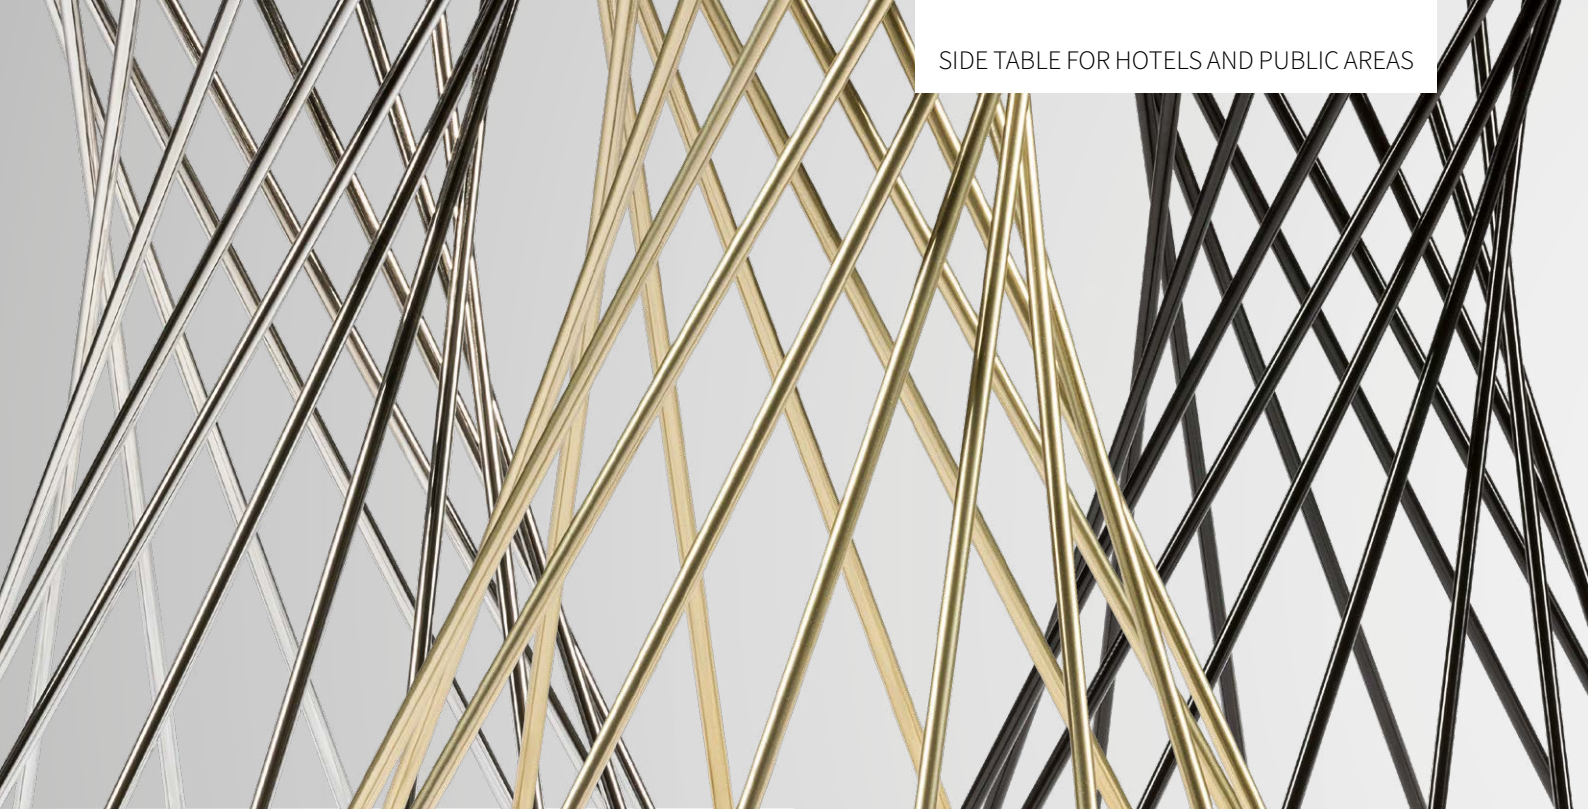

SIDE TABLE FOR HOTELS AND PUBLIC AREAS

TWIST

DESIGN JAN SVEDHOLM

Diameter 450 mm, height 550 mm

A side table of wire. Table top of tempered glass with ceramic paint. Table base of chromium-plated alternatively powder coated wire.