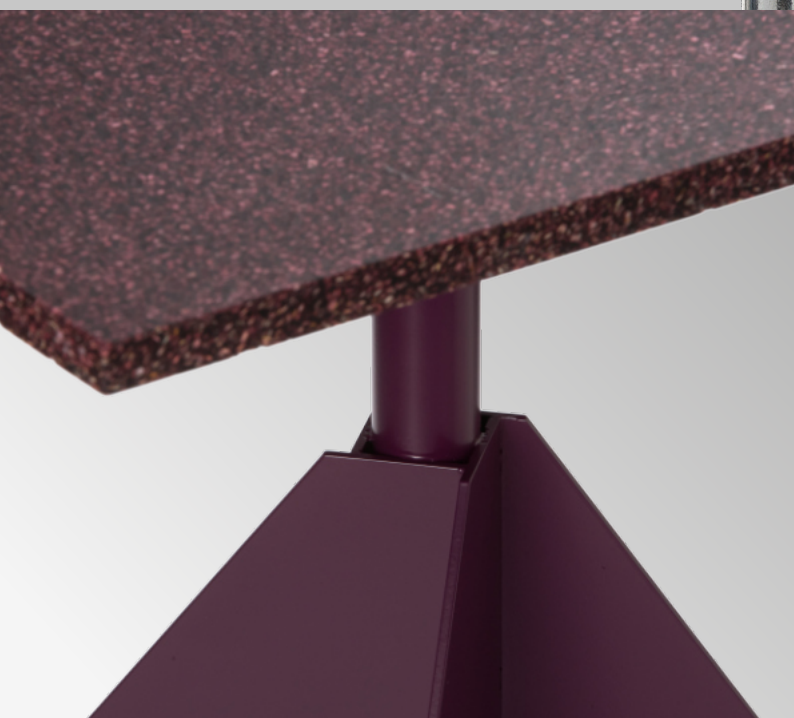

CAFÉ TABLE FOR OUTDOOR AND INDOOR AREAS

HEKLA

DESIGN JAN SVEDHOLM

Three legs - art nr. 305.700.001

Diameter 600 mm, height 730 mm

Three legs - art nr. 305.700.002

Diameter 700 mm, height 730mm

Four legs - art nr. 305.700.003

700 × 700 mm, height 730mm

A sturdy café table with steel base and hooks for bags. Table top available in various materials. All colours are available upon request.

COVERED BY OUR RETURN DEPOSIT SCHEME.
HANDMADE IN SWEDEN.