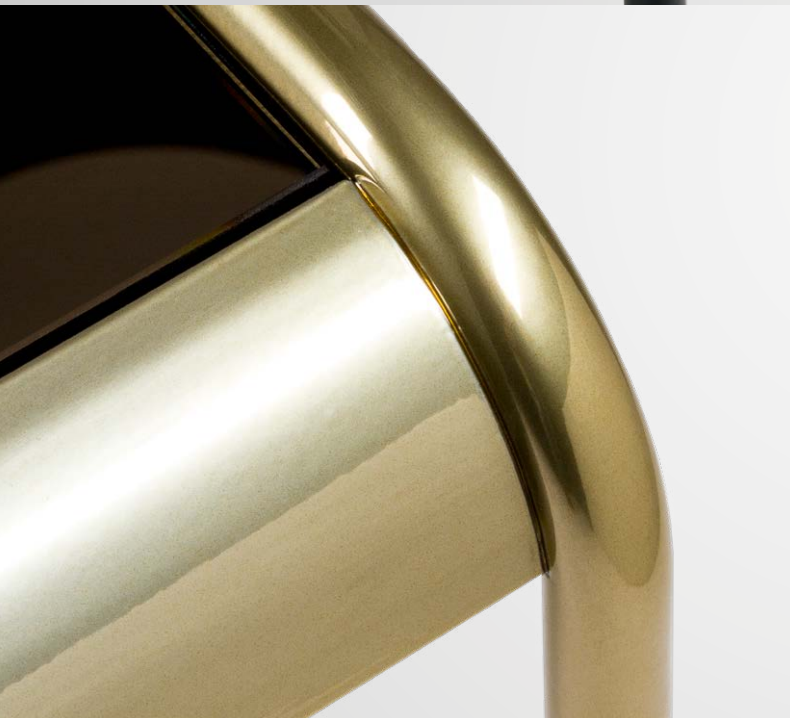

TABLE FOR HOTELS AND PUBLIC AREAS

ATLAS

DESIGN JOHAN KÖRNER
720 x 720 mm, height 280 mm

A table of steel tube. Table top of glass.
Table base of chromium plated alternatively powder
coated steel tube.

Svedholm