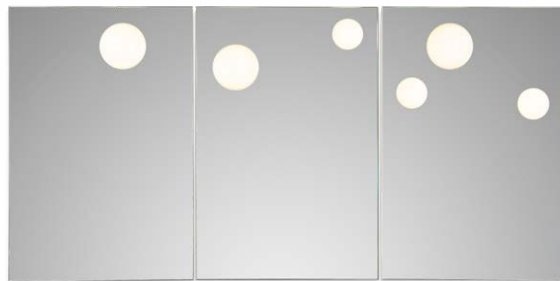

ILLUMINATED MIRROR FOR BATHROOMS

CAVA

DESIGN LEILA ATLASSI
900 x 600 x 55 mm

A mirror with inset glass lampshades and integrated LED lamp providing a very comfortable, shadow-free light. Powder coated steel frame. Complies with IP-class 44.