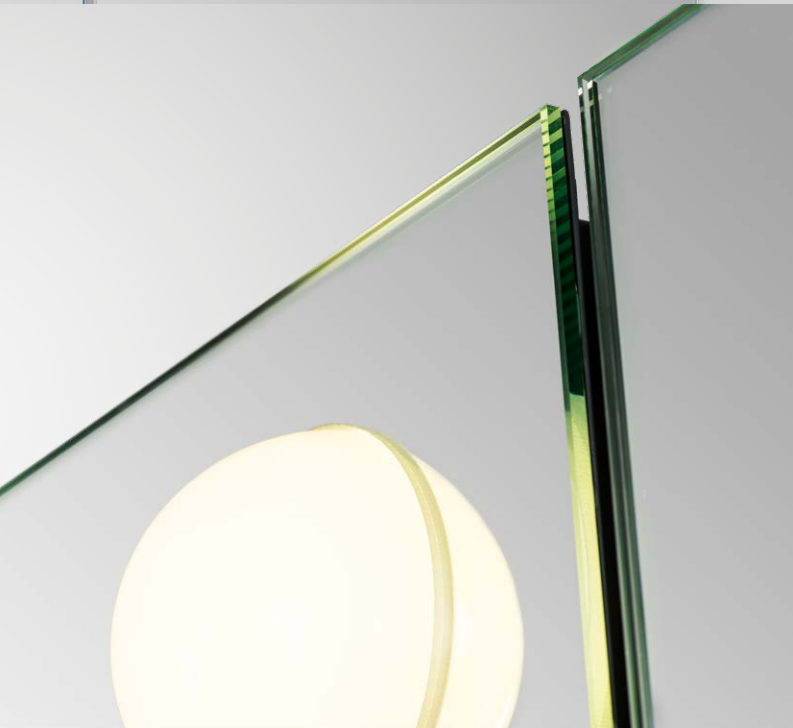

ILLUMINATED MIRROR FOR BATHROOMS

CAVA

DESIGN LEILA ATLASSI
900 x 600 x 55 mm

A mirror with inset glass lampshades and integrated LED lamp providing a very comfortable, shadow-free light. Powder coated steel frame. Complies with IP-class 44.