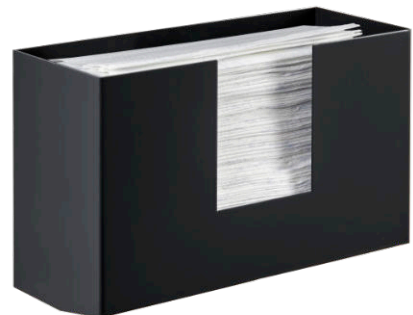

# SLITS

**DESIGN JAN SVEDHOLM**  
**H 160 x W 262 x D 105 mm**

Paper Dispenser made of powder coated steel.  
Adapted for paper towels 240 x 95 mm.  
Tork Soft C-fold H3 or equivalent.

*Svedholm*